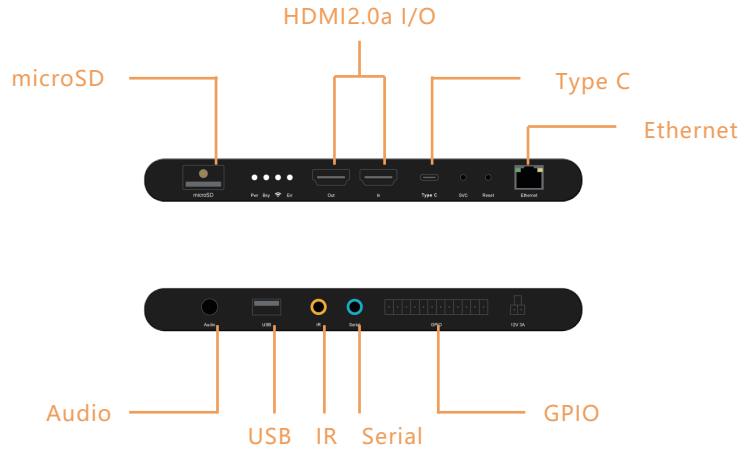

## AA201 Digital Signage

### External Connection

### Product Description

AVIOT Signage provides a comprehensive digital signage solution you have never seen before. It is equipped with the latest technology and advanced features, no matter what industry or department your business is in, it can make the purpose of digital signage effective, profession and simple.